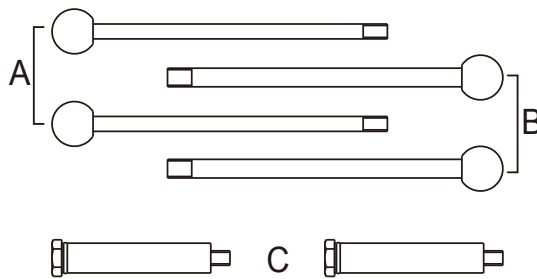

CONTENTS:

- A - Support Guides 8mm (pair)
- B - Support Guides 10mm (pair)
- C - Support Guides 17mm (pair)