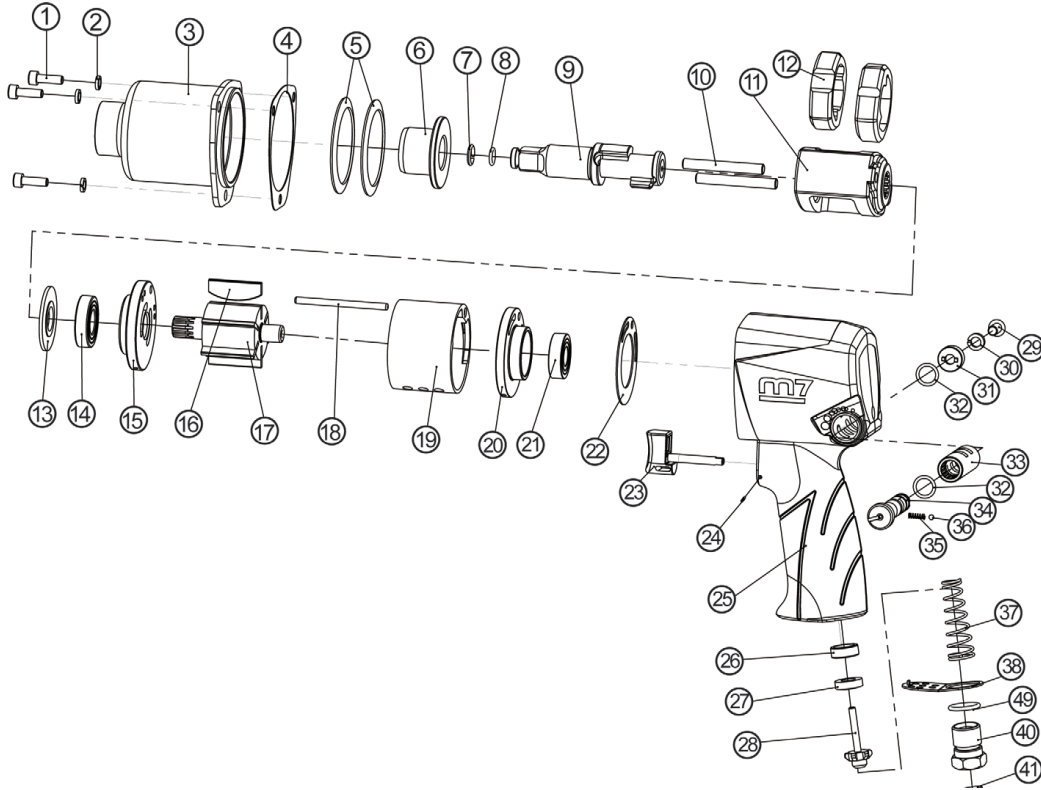

**1/2" Air Impact Wrench**  
**Item No : NC-4238**

# Part List

**Twin Hammer Type**  
**NC-4238**

No	Part No	Description	Q'ty
1	NC-4238T01	Screw ( 3PCS )	1SET
2	NC-4238T02	Screw Wahser ( 3PCS )	1SET
3	NC-4238T03	Hammer Case Assembly ( 3.6 )	1SET
4	NC-4238P04	Gasket	1
5	NC-4238T05	Spring Vane ( 2PCS )	1SET
6	---	Anvil Bushing	1
7	NC-4238P07	Socket Retainer	1
8	NC-4238P08	O-Ring	1
9	NC-4238T09	Anvil Assembly ( 7.8.9 )	1SET
10	NC-4238T10	Hammer Pin ( 2PCS )	1SET
11	NC-4238P11	Hammer Cage	1
12	NC-4238T12	Hammer ( 2PCS )	1SET
13	NC-4238P13	Gasket	1
14	NC-4238P14	Ball Bearing	1
15	NC-4238P15	Front End Plate	1
16	NC-4238T16	Rotor Blade ( 6PCS )	1SET
17	NC-4238P17	Rotor	1
18	NC-4238P18	Pin	1
19	NC-4238P19	Cylinder	1
20	NC-4238P20	Rear End Plate	1

No	Part No	Description	Q'ty
21	NC-4238P21	Ball Bearing	1
22	NC-4238P22	Gasket	1
23	NC-4238P23	Trigger	1
24	NC-4238P24	Spring Pin	1
25	NC-4238T25	Handle Assembly ( 25.33 )	1SET
26	NC-4238P26	Inlet Gasket	1
27	NC-4238P27	Rubber Gasket	1
28	NC-4238P28	Inlet Valve	1
29	NC-4238P29	Screw	1
30	NC-4238P30	Screw Wahser	1
31	NC-4238P31	Air Regulator	1
32	NC-4238T32	O-Ring ( 2PCS )	1SET
33	---	Bushing	1
34	NC-4238P34	Air Valve	1
35	NC-4238P35	Spring	1
36	NC-4238P36	Steel Ball	1
37	NC-4238P37	Inlet Spring	1
38	NC-4238P38	Air Exhaust Cover	1
39	NC-4238P39	O-Ring	1
40	NC-4238T40	Air Inlet ( 40.41 )	1SET
41	---	Air Inlet Screen	1