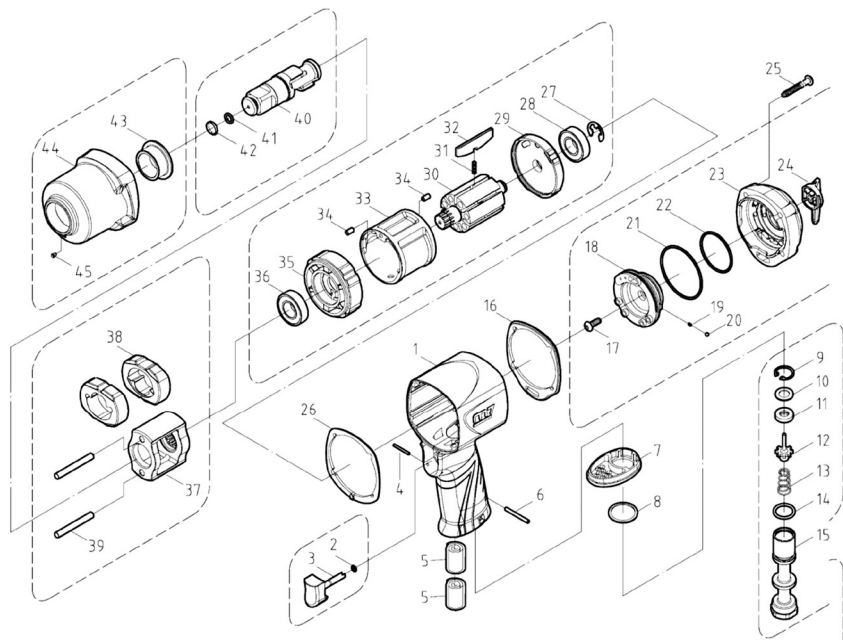

# 3/4" Air Impact Wrench

Item No : NC-6255Q

● The consumable parts ▲ The replacement parts ★ The non-replacement parts

# Part List

Twin Hammer Type

NC-6255Q

	NO.	Part No	Description	Q'ty		NO.	Part No	Description	Q'ty
★	1	NC-6255P01	Motor Housing	1	▲	26	NC-6255P26	Gasket	1
▲	2	NC-6255P02	O-Ring	1	▲	27	NC-6255P27	E-Ring	1
★	3	NC-6255P03	Trigger	1	▲	28	NC-6255P28	Ball Bearing (NBK)	1
★	4	NC-6255P04	Spring Pin	1	▲	29	NC-6255P29	Rear End Plate	1
●	5	NC-6255T05	Muffler Element (2 pcs)	1 SET	▲	30	NC-6255P30	Rotor	1
★	6	NC-6255P06	Spring Pin	1	▲	31	NC-6255T31	Spring (7 pcs)	1 SET
★	7	NC-6255P07	Exhaust Deflector	1	●	32	NC-6255T32	Rotor Blade (7 pcs)	1 SET
★	8	NC-6255P08	Washer	1	★	33	NC-6255P33	Cylinder (FCD)	1
★	9	NC-6255P09	C-Ring	1	★	34	NC-6255T34	Spring Pin (2 pcs)	1 SET
★	10	NC-6255P10	Washer	1	▲	35	NC-6255P35	Front End Plate	1
▲	11	NC-6255P11	Oil Seal	1	▲	36	NC-6255P36	Ball Bearing (NBK)	1
★	12	NC-6255P12	Pin Valve Rod	1	▲	37	NC-6255P37	Hammer Cage	1
★	13	NC-6255P13	Cone Spring	1	●	38	NC-6255T38	Hammer (2 pcs)	1 SET
▲	14	NC-6255P14	O-Ring	1	▲	39	NC-6255T39	Hammer Pin (2 pcs)	1 SET
★	15	NC-6255P15	Air Inlet	1	●	40	NC-6255P40	3/4" Dr. Anvil	1
▲	16	NC-6255P16	Gasket	1	●	41	NC-6255P41	O-Ring	1
★	17	NC-6255P17	Screw	1	●	42	NC-6255P42	Socket Retainer	1
★	18	NC-6255P18	Reverse Lever	1	★	43	NC-6255P43	Bushing	1
★	19	NC-6255P19	Spring	1	★	44	NC-6255P44	Clutch Housing	1
★	20	NC-6255P20	Steel Ball	1	★	45	NC-6255P45	Oil Drop	1
▲	21	NC-6255P21	O-Ring	1	●		NC-6255T01	Throttle Valve Ass'y (09~15)	1 SET
▲	22	NC-6255P22	O-Ring	1	●		NC-6255T02	Anvil Ass'y (40,41,42)	1 SET
★	23	NC-6255P23	Backhead	1					
★	24	NC-6255P24	Regulator	1					
★	25	NC-6255T25	Screw (4 pcs)	1 SET					