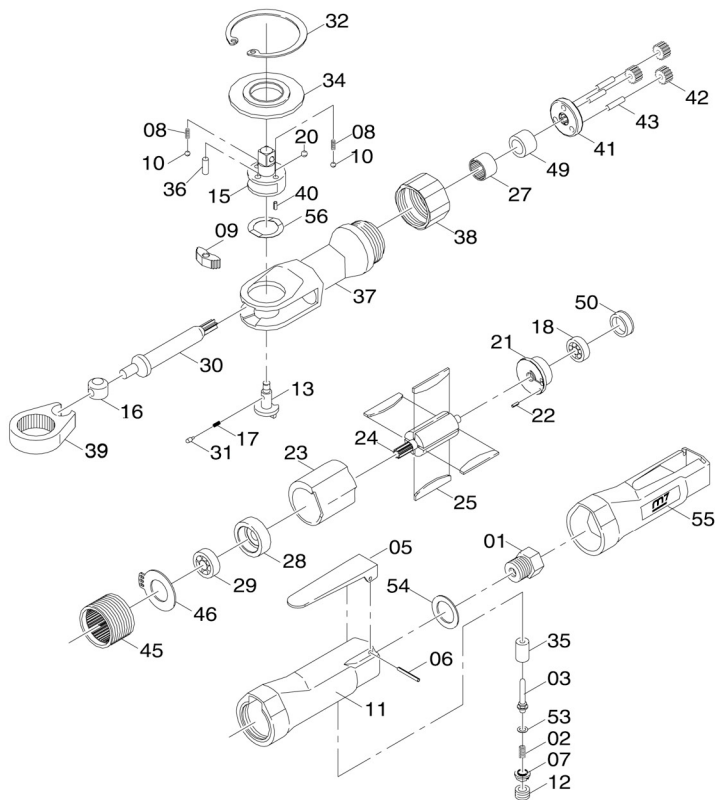

1/2" Air Ratchet Wrench

Item No : NE-421

● The consumable parts ▲ The replacement parts ★ The non-replacement parts

Part List NE-421

	NO.	PART NO.	DESCRIPTION	QTY
X	1	---	Air Inlet Bushing	1
X	2	---	Spring	1
X	3	---	Valve Stem	1
★	5	NE-421P05	Throttle Lever	1
★	6	NE-421P06	Spring Pin	1
X	7	---	O-Ring	1
X	8	---	Spring	2
X	9	---	Ratchet Pawl	1
X	10	---	Steel Ball	2
X	11	---	Motor Housing	1
X	12	---	Throttle Valve Plug	1
X	13	---	Reverse Button	1
X	15	---	Ratchet Anvil	1
▲	16	NE-421P16	Drive Bushing	1
X	17	---	Spring	1
●	18	NE-421P18	Ball Bearing	1
▲	21	NE-421P21	Rear End Plate	1
★	22	NE-421P22	Spring Pin	1
★	23	NE-421P23	Cylinder	1
★	24	NE-421P24	Rotor	1
●	25	NE-421T25	Rotor Blade (5pcs)	1 SET
X	27	---	Needle Bearing	1
▲	28	NE-421P28	Front End Plate	1
●	29	NE-421P29	Ball Bearing	1
▲	30	NE-421P30	Crank Shaft	1
X	31	---	Spring Cap	1
X	32	---	Retaining Ring	1

X	34	---	Thrust Washer	1
X	35	---	Throttle Bushing	1
X	36	---	Dowel Pin	1
X	37	---	Ratchet Housing	1
★	38	NE-421P38	Clamp Nut	1
▲	39	NE-421P39	Ratchet Yoke	1
X	41	---	Idler Spindle	1
X	42	---	Planet Gear	3
X	43	---	Planet Pin	3
★	45	NE-421P45	Internal Gear	1
★	46	NE-421P46	Exhaust Cover	1
X	49	---	Bushing	1
★	50	NE-421P50	Bearing Cap	1
X	53	---	O-Ring	1
X	54	---	Spacer Washer	1
★	55	NE-421P55	Grip	1
X	56	NE-421P56	Washer	1
★		NE-421T01	Motor Housing Ass'y (01.11.35.54)	1 SET
★		NE-421T02	Throttle Valve (02.03.07.12.53)	1 SET
●		NE-421T03	Planet Gear Ass'y (41.42.43)	1 SET
★		NE-421T04	Ratchet Housing (27.37.49)	1 SET
●		NE-421T05	Ratchet Anvil Ass'y (08.09.10.13.15.17.20.31.32.34.36.56)	1 SET