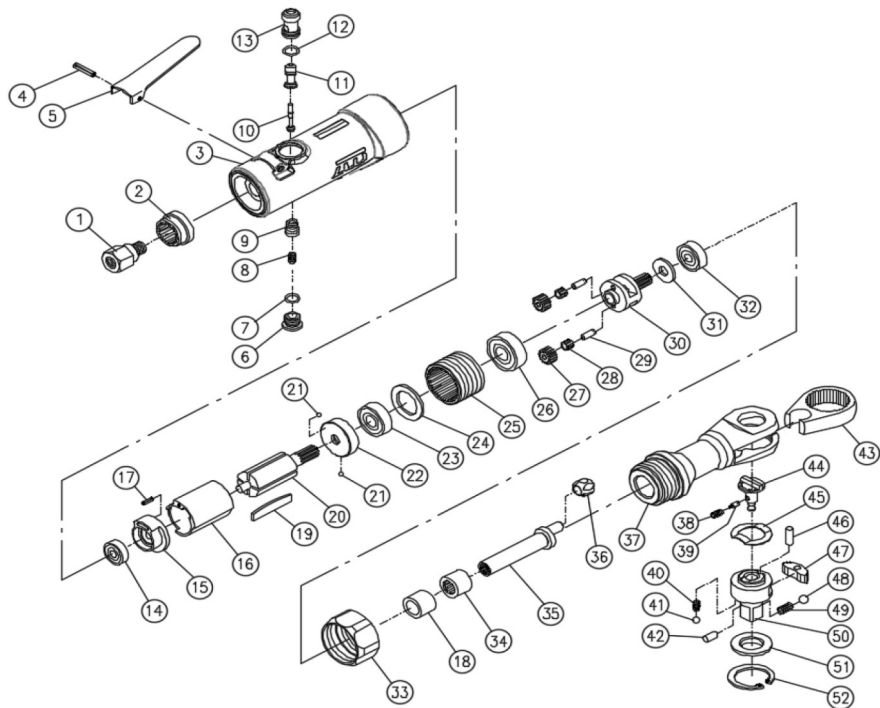

Air Ratchet Wrench

Item No : NE-483

● The consumable parts ▲ The replacement parts ★ The non-replacement parts

Part List

Air Ratchet Wrench

NE-483

NO.	PART NO.	DESCRIPTION	Q'TY	NO.	PART NO.	DESCRIPTION	Q'TY
★	1	NE-483P01 Air Inlet	1	●	27	NE-483T27 Gear (2 pcs)	1 SET
★	2	NE-483P02 Exhaust Dellector	1	●	28	NE-483T28 Needle Bearing KT477 (2 pcs)	1 SET
★	3	NE-483T03 Motor Housing Ass'y(3,13)	1 SET	●	29	NE-483T29 Planet Pin (2 pcs)	1 SET
★	4	NE-483P04 Lever Pin	1	▲	30	NE-483T30 Planet Cage Ass'y(30,31,32)	1 SET
★	5	NE-483P05 Lever	1	×	31	---- Washer	1
★	6	NE-483P06 Valve Screw	1	×	32	---- Ball Bearing 608ZZ	1
▲	7	NE-483P07 O-Ring	1	★	33	NE-483P33 Clamp Nut	1
★	8	NE-483P08 Spring	1	×	34	---- Needle Bearing 1212-HKQ	1
★	9	NE-483P09 Spring	1	▲	35	NE-483P35 Crank Shaft	1
★	10	NE-483P10 Valve Stem	1	▲	36	NE-483P36 Drive Bushing	1
★	11	NE-483P11 Valve Stem	1	★	37	NE-483T37 Ratchet Housing Ass'y(18,34,37)	1 SET
★	12	NE-483P12 O-Ring	1	★	38	NE-483P38 Spring	1
×	13	---- Valve Bushing	1	★	39	NE-483P39 Lock Pin	1
▲	14	NE-483P14 Ball Bearing 626ZZ	1	▲	40	NE-483T40 Spring (2 pcs)	1 SET
▲	15	NE-483T15 Rear End Plate Ass'y(15,17)	1 SET	▲	41	NE-483T41 Steel Ball (2 pcs)	1 SET
▲	16	NE-483P16 Cylinder	1	★	42	NE-483P42 Pin 1/2" Steel Ball 3/8"	1
×	17	---- Spring Pin	1	▲	43	NE-483P43 Yoke	1
×	18	---- Bushing	1	★	44	NE-483P44 Reverse Button	1
●	19	NE-483T19 Rotor Blade (5 pcs)	1 SET	★	45	NE-483P45 Washer	1
▲	20	NE-483P20 Rotor	1	★	46	NE-483P46 Dowel Pin	1
×	21	---- Steel Ball (2 pcs)	1 SET	▲	47	NE-483P47 Ratchet Pawl	1
×	22	NE-483T22 Front End Plate Ass'y(21,22)	1 SET	×	48	---- Spring Cap	1
▲	23	NE-483P23 Ball Bearing 608ZZ	1	×	49	---- Spring	1
★	24	NE-483P24 Washer	1	▲	50	NE-483T50 1/2" Anvil Ass'y(48,49,50)	1 SET
★	25	NE-483P25 Internal Gear	1	★	51	NE-483P51 Thrust Washer for 1/2"	1
●	26	NE-483P26 Ball Bearing 6001ZZ	1	★	52	NE-483P52 Retaining Ring	1