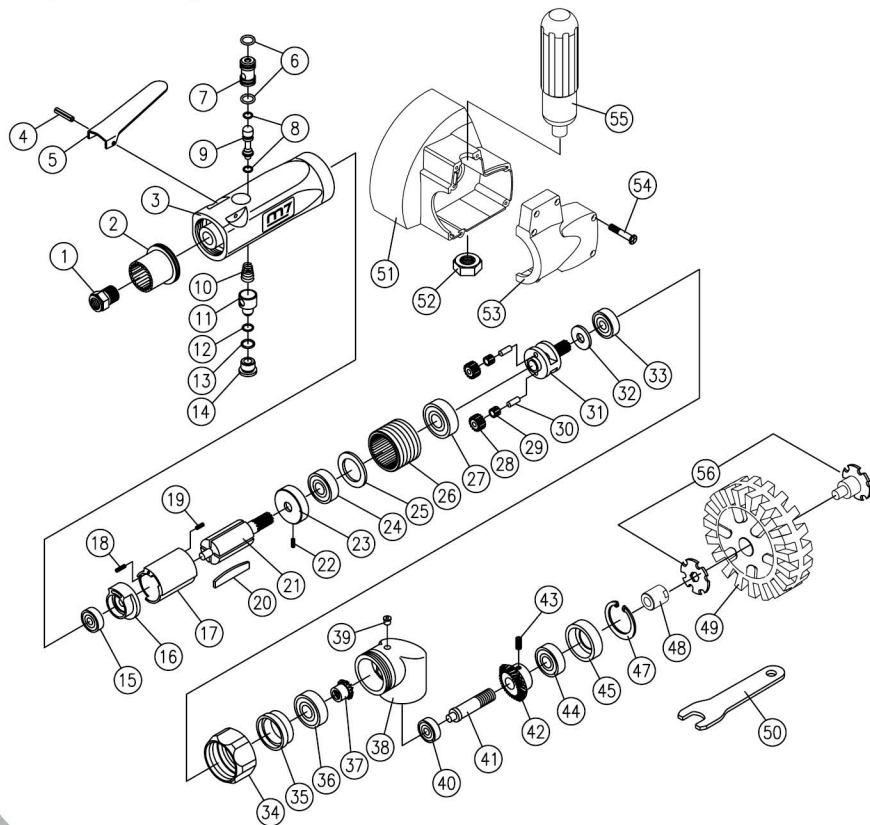

# Air surface-cleaning tool

## Item No : QB-802

● The consumable parts ▲ The replacement parts ★ The non-replacement parts

# Part List QB-802

No.	Part No.	Description	Qty	
★	01	QB-802P01	Air Inlet	1
▲	02	QB-802P02	Throttle Arbor	1
★	03	QB-802P03	Housing	1
★	04	QB-802P04	Lever Pin	1
★	05	QB-802P05	Lever	1
▲	06	QB-802T06	O-Ring (2pcs)	1 set
▲	07	QB-802P07	Valve Bushing	1
▲	08	QB-802T08	O-Ring (2pcs)	1 set
▲	09	QB-802P09	Valve Stem	1
▲	10	QB-802P10	Valve Spring	1
▲	11	QB-802P11	Air Regulator	1
▲	12	QB-802P12	O-Ring	1
▲	13	QB-802P13	O-Ring	1
★	14	QB-802P14	Throttle Valve Plug	1
▲	15	QB-802P15	Ball Bearing	1
▲	16	QB-802P16	End Plate	1
★	17	QB-802P17	Cylinder	1
★	18	QB-802P18	Spring Pin	1
★	19	QB-802P19	Spring Pin	1
●	20	QB-802T20	Rotor Blade (4pcs)	1 set
★	21	QB-802P21	Rotor	1
★	22	QB-802P22	Spring Pin	1
▲	23	QB-802P23	Front Plate	1
▲	24	QB-802P24	Ball Bearing	1
★	25	QB-802P25	Bearing Washer	1
★	26	QB-802P26	Internal Gear	1
▲	27	QB-802P27	Ball Bearing	1
●	28	QB-802T28	Planet Gear (2pcs)	1 set

No.	Part No.	Description	Qty	
●	29	QB-802T29	Needle Bearing KT477 (2pcs)	1 set
●	30	QB-802T30	Planet Pin (2pcs)	1 set
▲	31	QB-802P31	Planet Cage	1
★	32	QB-802P32	Washer	1
▲	33	QB-802P33	Ball Bearing	1
★	34	QB-802P34	Clamp Nut	1
★	35	QB-802P35	Bearing Cover	1
▲	36	QB-802P36	Ball Bearing	1
●	37	QB-802P37	Pinion	1
★	38	QB-802P38	Angle Housing	1
★	39	QB-802P39	Grease Cup	1
▲	40	QB-802P40	Ball Bearing	1
★	41	QB-802P41	Spindle	1
●	42	QB-802P42	Gear	1
▲	43	QB-802P43	Set Screw	1
▲	44	QB-802P44	Ball Bearing	1
★	45	QB-802P45	Bearing Cap	1
★	47	QB-802P47	Retaining Ring	1
★	48	QB-802P48	Adapter	1
●	49	QB-802P49	Eraser Pad	1
★	50	QB-802P50	Spanner	1
★	51	QB-802P51	Front Cover	1
★	52	QB-802P52	Hexagon Nut	1
★	53	QB-802P53	Back Cover	1
★	54	QB-802T54	Screw (6pcs)	1 set
★	55	QB-802P55	Handle	1
▲	56	QB-802T56	Adapter + Washer	1 set