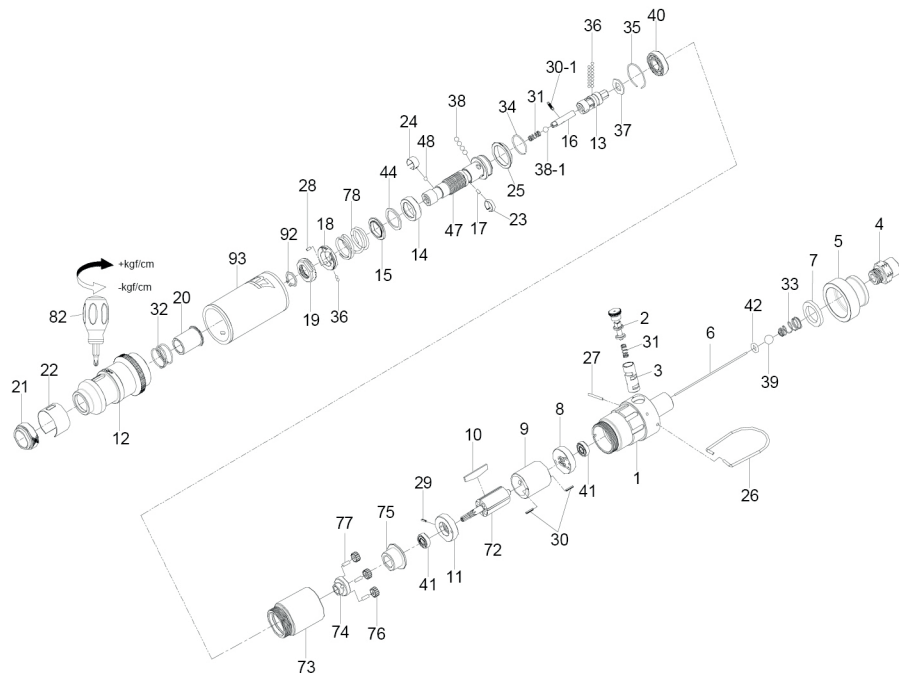

Shut off screwdriver

Item No : RA-3023

● The consumable parts ▲ The replacement parts ★ The non-replacement parts

Part List

Item No : RA-3023

	NO.	PART NO.	DESCRIPTION	QTY
★	1	RA-3023T01	Housing Assembly (01. 03)	1 set
★	2	RA-3023P02	Reverse Valve	1
★	3	---	Reverse Valve Bushing	1
★	4	RA-3023P04	Air Inlet	1
★	5	RA-3023P05	Exhaust Deflector	1
▲	6	RA-3023P06	Throttle Valve Plunger	1
★	7	RA-3023P07	Muffler Element	1
★	8	RA-3023P08	Rear End Plate	1
★	9	RA-3023P09	Cylinder	1
●	10	RA-3023T10	Rotor Blade (4PCS)	1 set
★	11	RA-3023P11	Front End Plate	1
★	12	RA-3023P12	Hammer Case	1
▲	13	RA-3023P13	Cam Spindle	1
★	14	RA-3023P14	Cam Ring	1
▲	15	RA-3023P15	Spring Collar	1
★	16	RA-3023P16	Driving Shaft	1
★	17	RA-3023P17	Pin	1
▲	18	RA-3023P18	Adjustment Nut	1
▲	19	RA-3023P19	Adjustment Lock Ring	1
★	20	RA-3023P20	Bushing	1
★	21	RA-3023P21	Retainer	1
★	22	RA-3023P22	Adjustment Cover	1
★	23	RA-3023P23	Band	1
●	24	RA-3023P24	Band	1
★	25	RA-3023P25	Ball Holder	1
★	26	RA-3023P26	Hanger	1
★	27	RA-3023P27	Pin	1
★	28	RA-3023P28	Pin	1
★	29	RA-3023P29	Spring Pin	1
★	30	RA-3023T30	Spring Pin (2PCS)	1 set

	NO.	PART NO.	DESCRIPTION	QTY
★	30-1	RA-3023P30-1	Pin	1
★	31	RA-3023T31	Spring (2PCS)	1 set
★	32	RA-3023P32	Spring	1
★	33	RA-3023P33	Spring	1
★	34	RA-3023P34	Retainer	1
★	35	RA-3023P35	Retainer	1
★	36	RA-3023T36	Steel Ball (17PCS)	1 set
★	37	RA-3023P37	Washer	1
★	38	RA-3023T38	Steel Ball (4PCS)	1 set
★	38-1	RA-3023P38-1	Steel Ball	1
▲	39	RA-3023P39	Steel Ball	1
▲	40	RA-3023P40	Steel Ball	1
▲	41	RA-3023T41	Steel Ball (2PCS)	1 set
★	42	RA-3023P42	O-Ring	1
▲	44	RA-3023P44	Gasket	1
▲	47	RA-3023P47	Standard Anvil	1
●	48	RA-3023P48	Steel Ball	1
★	72	RA-3023P72	Retainer	1
★	73	RA-3023P73	Gear Housing	1
▲	74	RA-3023P74	Work Spinner	1
★	75	RA-3023P75	Washer	1
▲	76	RA-3023T76	Planet Gear (3PCS)	1 set
▲	77	RA-3023T77	Pin (3PCS)	1 set
▲	78	RA-3023P78	Spring	1
★	82	RA-3023P82	Screwdriver	1
★	92	RA-3023P92	Retainer	1
★	93	RA-3023P93	Rubber Grip	1