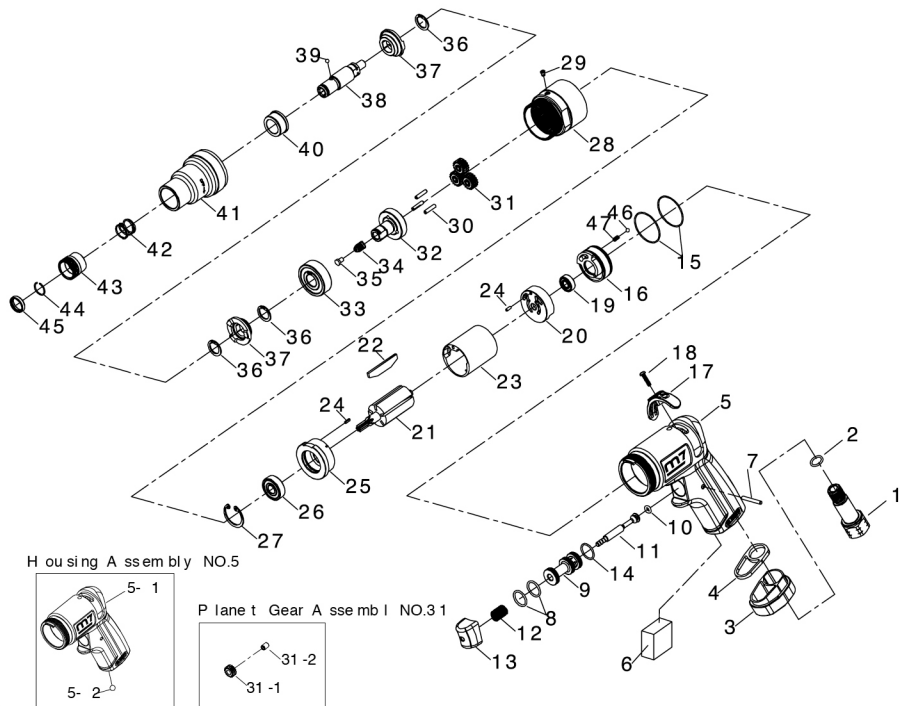

Air Screwdriver Item No : RA-402

● The consumable parts ▲ The replacement parts ★ The non-replacement parts

Part List RA-402

	NO.	PART NO.	DESCRIPTION	Q'TY
★	1	RA-402P01	Air Inlet	1
●	2	RA-402P02	O-Ring	1
★	3	RA-402P03	Exhaust Deflector	1
★	4	RA-402P04	Washer	1
★	5	RA-402T05	Housing Assembly (5-1.5-2)	1 SET
●	6	RA-402P06	Muffler Element	1
★	7	RA-402P07	Pin	1
●	8	RA-402T08	O-Ring	1 SET
★	9	RA-402P09	Throttle Valve Seat	1
★	10	RA-402P10	O-Ring	1
★	11	RA-402P11	Throttle Valve Plunger	1
★	12	RA-402P12	Spring	1
★	13	RA-402P13	Trigger	1
★	14	RA-402P14	O-Ring	1
★	15	RA-402T15	O-Ring (2PCS)	1 SET
★	16	RA-402P16	Reverse Valve	1
★	17	RA-402P17	Reverse Valve Knob	1
★	18	RA-402P18	Screw	1
▲	19	RA-402P19	Ball Bearing	1
▲	20	RA-402P20	Rear End Plate	1
▲	21	RA-402P21	Rotor	1
●	22	RA-402T22	Rotor Blade (5PCS)	1 SET
★	23	RA-402P23	Cylinder	1
★	24	RA-402T24	Spring Pin (2PCS)	1 SET

	NO.	PART NO.	DESCRIPTION	Q'TY
▲	25	RA-402P25	Front End Plate	1
▲	26	RA-402P26	Ball Bearing	1
★	27	RA-402P27	Retainer	1
★	28	RA-402P28	Gear Housing	1
★	29	RA-402P29	Grease Fitting	1
●	30	RA-402T30	Pin (3PCS)	1 SET
●	31	RA-402T31	Planet Gear Assembly (31-1.31-2)	1 SET
▲	32	RA-402P32	Work Spinder	1
★	33	RA-402P33	Ball Bearing	1
★	34	RA-402P34	Spring	1
●	35	RA-402P35	Spindle Guide	1
●	36	RA-402P36	Retainer (3PCS)	1 SET
●	37	RA-402T37	Hammer (2PCS)	1 SET
●	38	RA-402P38	Cam Spindle	1
●	39	RA-402P39	Steel Ball	1
★	40	RA-402P40	Bushing	1
★	41	RA-402P41	Hammer Case	1
●	42	RA-402P42	Spring	1
●	43	RA-402P43	Release Sleeve	1
●	44	RA-402T44	Socket Retainer	1
●	45	RA-402P45	Washer	1
★	46	RA-402P46	Steel Ball	1
★	47	RA-402P47	Spring	1